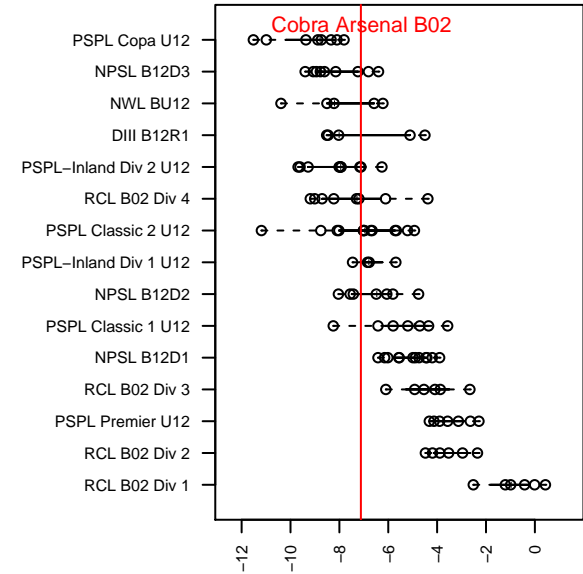

Cobra Arsenal B02

Cobra Premier Soccer
Moses Lake, WA
B02 total strength=355
attack=0.31 defense=0.15
fall league = PSPL–Inland Div 2 U12
spr league = Spr PSPL–Inland Div 1 U12
notes= Castro 2014

alt names used:
Cobra Arsenal FC
Cobra Arsenal FC

Venues played:
2014 PSPL–Inland Div 2 U12
2014 Spr PSPL–Inland Div 1 U12

**attack and defense variance (black dot)
relative to other teams
and top 10 in region**

**attack and defense rating
relative to others at age
and all opponents in last 13 months**